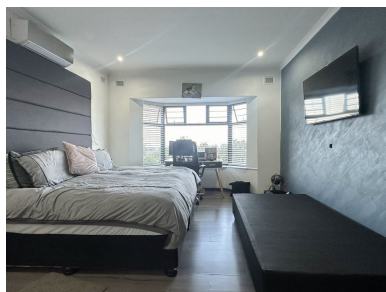

HOME IS OUR STORY

TO LET R45,000 p.m.

38 MINERVA ROAD, COMPENSATION BEACH

Seeff

youtube.com/c/seeffzimbali/

www.seeff.com: RLS960151

LARGE FAMILY HOME WITH EYE-CATCHING SEA VIEWS

4 bedrooms, 2.5 bathrooms, 2 stories

Nestled just moments away from the beach, this expansive family home offers breathtaking sea views that will captivate you from sunrise to sunset. Step inside to discover a spacious open plan layout, seamlessly connecting the lounge, kitchen, and dining areas. Natural light floods through large windows, enhancing the airy atmosphere and highlighting the coastal charm throughout. Entertain with ease in the well-appointed kitchen, equipped with modern appliances, ample counter space, and a convenient island for casual meals or social gatherings.