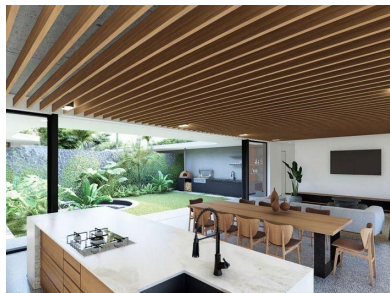

## **ELEVATED VACANT SITE WITH SEAVIEWS AND APPROVED HOUSE PLANS IN ZULULAMI LUXURY COASTAL ESTATE**

Introducing an extraordinary opportunity to own a vacant land in the prestigious Zululami Luxury Coastal Estate with approved plans, nestled in the sought-after location of Sheffield Beach. The site spans an impressive size of 1414 square meters, providing ample space for designing and constructing your ideal home. The generous plot size allows for various architectural possibilities, ensuring that your vision becomes a reality. This exceptional piece of land offers the perfect canvas to create your dream coastal retreat, where tranquillity, luxury, and natural beauty converge.