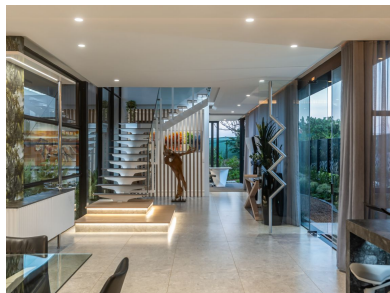

UNRIVALLED LUXURY AND EXCEPTIONAL DESIGN IN ZULULAMI COASTAL ESTATE

4 5.5 3

EXCLUSIVE DUAL MANDATE

Welcome to a world of refined opulence and architectural brilliance. This newly completed four-bedroom, five-and-a-half-bathroom home in the prestigious Zululami Luxury Coastal Estate redefines modern living with its exceptional design, bespoke finishes, and seamless integration of indoor and outdoor spaces. Every element has been meticulously curated to deliver a lifestyle of uncompromising luxury.

Land Size 1,374m²
Floor Size 600m²

Staff Accommodation Yes
Study Yes
Pets Allowed Yes

Rates R10,317.07
Estate Levy R2,164.00

Yeshlin Gouden

083 229 4309

yeshlin.gouden@seeff.com

**Scan here
to view
full listing**