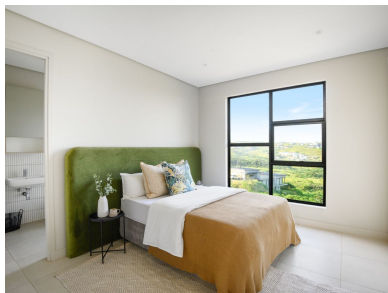

MODERN APARTMENT IN ZULULAMI LUXURY COASTAL ESTATE

2 2 2

PRICE INCLUDES VAT - NO TRANSFER DUTY PAYABLE Welcome to HUSK in Zululami Luxury Coastal Estate, the hottest property on the North Coast where your dreams of a coastal paradise come true. This exclusive estate offers the best of both worlds: access to a pristine beach and captivating wetland and forest views that are truly out of this world. Perched atop a hill and connected to a natural conservancy, this property promises a lifestyle of serenity and natural beauty.

Land Size 5,071m²
Floor Size 108m²

Rates R930.00
Estate Levy R2,146.00
Sectional Title Levy R1,935.00

Pool No
Pets Allowed No

Siya Mkhwanazi

063 858 6242

siya.mkhwanazi@seeff.com

Scan here
to view
full listing