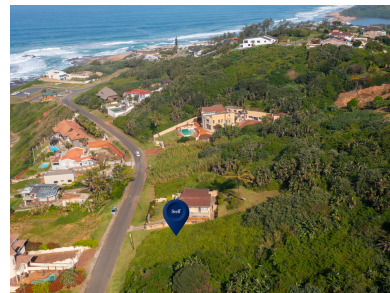

**HOME
IS OUR
STORY**

FOR SALE R1,650,000

97 SEAVIEW DRIVE, TINLEY MANOR

Seeff

youtu.be/Fi8zzw_-syw

www.seeff.com: RLS948759

PRIME COASTAL LAND WITH MAGNIFICENT SEA VIEWS

Invest in this magnificent piece of land positioned on an elevated site, offering outstanding sea views. Nestled on the picturesque hilly side of Tinley Manor, this prime piece of land offers an unparalleled opportunity to embrace coastal living at its finest. Boasting breathtaking sea views that stretch as far as the eye can see, this property is a true gem in an up-and-coming coastal area. As the coastal area experiences swift development, securing a spot in this sought-after location is an investment in a lifestyle of luxury and natural beauty. The demand for prime locations is soaring, and this particular piece of land stands as a testament to the allure of coastal living.

Reena Cassim

073 627 9301

reena.cassim@seeff.com

Scan here
to view
full listing

Land Size 1,033m²

Rates R2,606.00

Estate Levy -