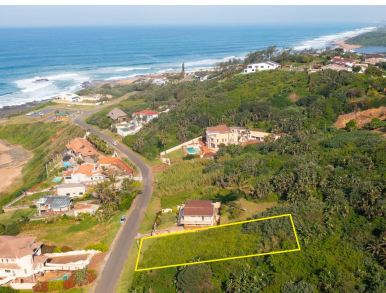

**HOME
IS OUR
STORY**

FOR SALE R1,650,000

97 SEAVIEW DRIVE, TINLEY MANOR

Seeff

youtu.be/Fi8zzw_-syw

www.seeff.com: RLS948759

PRIME COASTAL LAND WITH MAGNIFICENT SEA VIEWS

Invest in this magnificent piece of land positioned on an elevated site, offering outstanding sea views. Nestled on the picturesque hilly side of Tinley Manor, this prime piece of land offers an unparalleled opportunity to embrace coastal living at its finest. Boasting breathtaking sea views that stretch as far as the eye can see, this property is a true gem in an up-and-coming coastal area. As the coastal area experiences swift development, securing a spot in this sought-after location is an investment in a lifestyle of luxury and natural beauty. The demand for prime locations is soaring, and this particular piece of land stands as a testament to the allure of coastal living.

Reena Cassim

073 627 9301

reena.cassim@seeff.com

Scan here
to view
full listing

Land Size 1,033m²

Rates R2,606.00

Estate Levy -