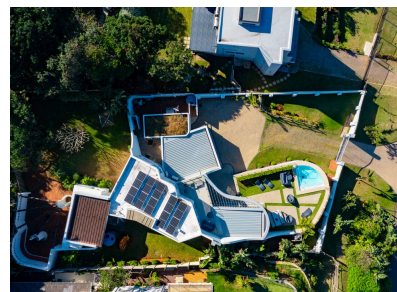

HOME IS OUR STORY

FOR SALE R8,500,000

72 COLWYN DRIVE, SHEFFIELD BEACH

Seeff

[youtube.com/c/seeffzimbali/](https://youtube.com/c/seeffzimbali/)

[www.seeff.com: RLS957245](http://www.seeff.com: RLS957245)

## ENTER INTO YOUR SEASIDE HOME IN SHEFFIELD BEACH

 5     3.5     2

This stunning freestanding home offers breathtaking sea views and an unparalleled coastal lifestyle. As you step inside, you're greeted by an open-plan layout that seamlessly combines the lounge, kitchen, and dining areas, perfect for entertaining guests or enjoying family time. Modern finishes adorn every corner, enhancing the sleek and stylish ambiance throughout. Upstairs, you'll find the cozy bedrooms, providing peaceful retreats with the soothing sound of the ocean.