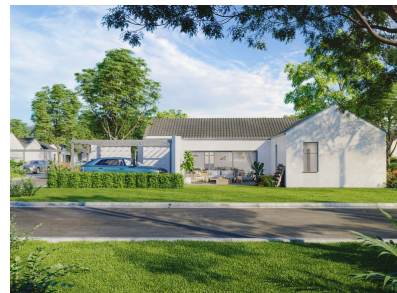

HOME
IS OUR
STORY

FOR SALE R2,780,000

ERF 1499 LALELA ESTATES, SHEFFIELD BEACH

Seeff

[youtube.com/c/seeffzimbali/](https://www.youtube.com/c/seeffzimbali/)

www.seeff.com: RLS918205

AN EXCEPTIONALLY POSITIONED HOUSE IN LALELA ESTATES

 2  2  0

An amazing opportunity to own your own 2 bed 2 bath home in a sought after estate. Lalela Estate is the pinnacle of tranquility and harmony—a brand-new, ultra-modern development. A lot of possibilities as well as a fantastic setting, location, and lifestyle. All services and utilities are close by to this amazing property. There is plenty of room for family living because each home is located down a private cul-de-sac in your own community. Your one-story house will showcase your distinct taste and encourage socially engaged living. Avoid missing out on this unique once in a lifetime chance.