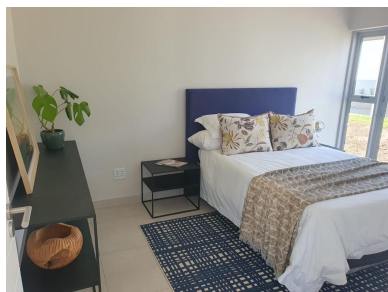

HOME IS OUR STORY

FOR SALE R2,800,000

ERF 1424 LALELA ESTATES, SHEFFIELD BEACH

Seeff

youtube.com/c/seeffzimbali/

www.seeff.com: RLS918202

NEW OFF-PLAN SINGLE LEVEL HOMES - NO TRANSFER DUTY PAYABLE

2 2 0

Imagine waking up in the quiet of the early morning to the sound of birds chirping or the rustle of the trees as the sun shines over a neighborhood of the most stunning freestanding homes Sheffield has to offer. Your future private neighborhood will be here, a location where security and freedom coexist in a community that appreciates families. Perfect for households looking for safety, open spaces, and single-story homes. Adopt a lifestyle that is focused on your family and savor the convenience of having everything you need in a gated, safe neighborhood.