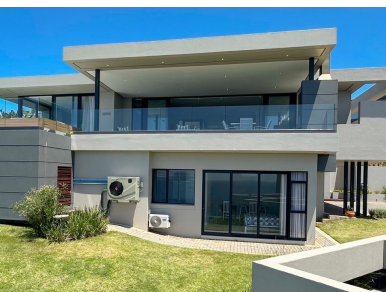

HOME IS OUR STORY

**FOR SALE R12,900,000**

0 SHAKAS ROCK DRIVE, 14 TAHARI COASTAL ESTATE, SHAKAS ROCK

**Seeff**

[youtube.com/c/seeffzimbali/](https://youtube.com/c/seeffzimbali/)

[www.seeff.com: RLS952856](http://www.seeff.com: RLS952856)

**EXQUISITE RESIDENCE WHERE SPECTACULAR OCEAN VISTAS AWAIT YOU!**

4   4.5   3

Discover luxury living at its finest in this exquisite 4-bedroom front line home nestled in the prestigious Tahari Coastal Estate. Meticulously designed with a modern finish, this residence boasts an expansive patio adorned with a seating area, outside table, jacuzzi, and a private swimming pool, offering a perfect blend of comfort and opulence.