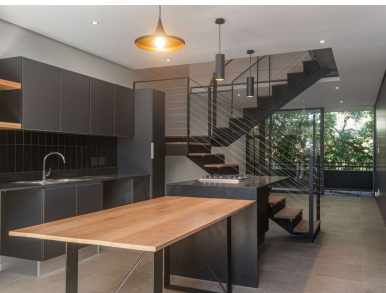

## MODERN, CONTEMPORARY, LUXURY LIVING IN A SECURE GATED COMMUNITY

 2  2  0

Located on the first floor and in the heart of the renowned Elaleni Coastal Forest Estate, this delightful two-bedroom apartment is part of the Fever Block of the Lush Condos. The building has a wonderfully Brazilian interior. You are welcomed by a respectably sized kitchen with a gas burner and oven as you enter. The living room, which has sliding doors leading to a sizable covered balcony, is located after that. Two spacious bedrooms with walk-in closets and ensuite bathrooms are accessible via the stairway.