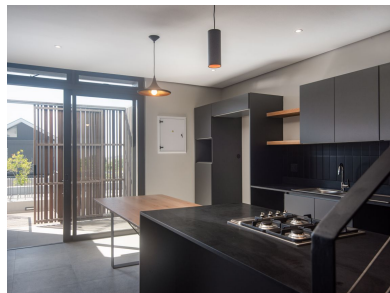

## MODERN, CONTEMPORARY, LUXURY LIVING IN A SECURE GATED COMMUNITY

 2  2  0

Located on the first floor and in the heart of the renowned Elaleni Coastal Forest Estate, this delightful two-bedroom apartment is part of the Fever Block of the Lush Condos. The building has a wonderfully Brazilian interior. You are welcomed by a respectably sized kitchen with a gas burner and oven as you enter. The living room, which has sliding doors leading to a sizable covered balcony, is located after that. Two spacious bedrooms with walk-in closets and ensuite bathrooms are accessible via the stairway.