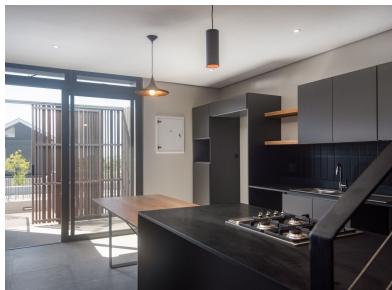

STUNNINGLY LOCATED BRAZILIAN STYLE APARTMENT FOR SALE

 2  2  0

This delightful two-bedroom apartment in the Mahogany Block of the Lush Condos is located on the first floor and in the heart of the renowned Elaleni Coastal Forest Estate. The property is decorated in a charming Brazilian style. A decently sized kitchen with a gas hob and oven flows seamlessly into a living area with sliding doors leading to a sizable covered balcony. Two light-filled bedrooms are reached via the stairway, one with an ensuite bathroom and the other bedroom has a shared bathroom. Ample cupboard space compliment this apartment.