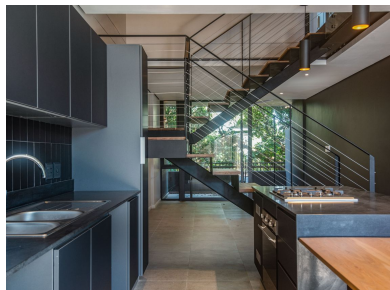

STUNNINGLY LOCATED BRAZILIAN STYLE APARTMENT FOR SALE

 2  2  0

This delightful two-bedroom apartment in the Mahogany Block of the Lush Condos is located on the first floor and in the heart of the renowned Elaleni Coastal Forest Estate. The property is decorated in a charming Brazilian style. A decently sized kitchen with a gas hob and oven flows seamlessly into a living area with sliding doors leading to a sizable covered balcony. Two light-filled bedrooms are reached via the stairway, one with an ensuite bathroom and the other bedroom has a shared bathroom. Ample cupboard space compliment this apartment.