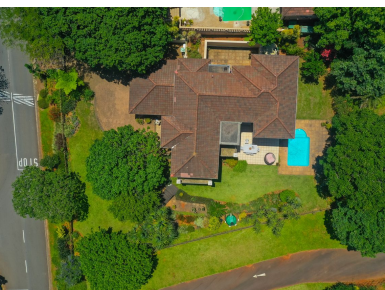

HOME
IS OUR
STORY

FOR SALE R5,950,000

**11 SEAWARD DRIVE, SEAWARD ESTATES, BALLITO
CENTRAL**

Seeff

SOLE MANDATE

youtu.be/fyqAi0Vbx4k

www.seeff.com: RLS922941

IMMACULATE, SPACIOUS HOME IN POPULAR SEAWARD ESTATE

 4  4  2

****SOLE & EXCLUSIVE MANDATE TO SEEFF****

This gorgeous family home is an absolute must-see and is completed by a stunning, well-established manicured garden that wraps right around the home. The property is on a corner stand, which provides the added benefit of quiet living and privacy. The positioning of the property provides lush greenbelt views and it offers ample parking for several vehicles. The entrance to the home is one of grandeur, as you are greeted with a large pivot door that leads you into an entrance hall bathed in light. The living spaces include a