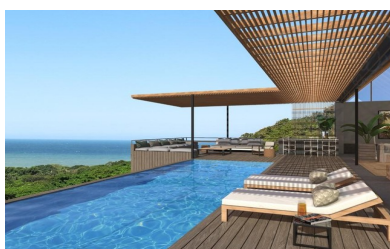

Zululami Coastal Estate

Residential Estate

Land Size (m²)	-	Study	-
Floor Size (m²)	-	Staff Accom	-
Rates (pm)	-	Pets Allowed	No
Levy (pm)	-	Pool	No
Sectional Title Levy (pm)	-		

Andreas Wassenaar

082 837 9094