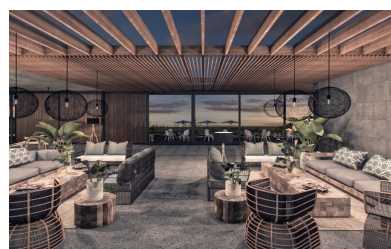

Zululami Coastal Estate

Residential Estate

Land Size (m²)	-	Study	-
Floor Size (m²)	-	Staff Accom	-
Rates (pm)	-	Pets Allowed	No
Levy (pm)	-	Pool	No
Sectional Title Levy (pm)	-		

Andreas Wassenaar

082 837 9094